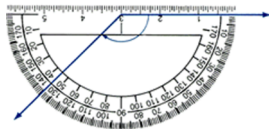

“Grip Tight” Rubber Stair Mats

Specifications
August 2023

<u>Description:</u>	These rubber treads are perfect for protecting your friends and family from hazardous and slippery staircases! Like their name would suggest, these mats grip tightly to the soles of shoes or stocking feet to provide excellent traction and a slip-resistant surface. The Grip Tight rubber stair mats are made from 100% natural and recycled rubber materials so they are an eco-conscious, durable, and affordable matting option.
<u>Material</u>	Natural and reclaimed rubber products
<u>Sizes:</u>	10.25" x 30", 2.5 lbs. per mat
<u>Thickness:</u>	1/8"-inch
<u>Available Colors:</u>	Black.
<u>Applications:</u>	Anti-Slip, commercial stairways, indoor stairs, outdoor stair cases
<u>Sustainable:</u>	Grip Tight rubber stair mats are made from 100% natural and recycled rubber materials. Much of recycled rubber comes from used tires that would otherwise end up in a landfill. By reusing these tires for products like these stair treads you are not only saving yourself money, but you are also protecting the environment and reducing waste left in our landfills!
<u>Traction:</u>	The name says it all! Grip Tight rubber stair mats keep your footing secure regardless of weather or moisture. These mats are perfect for outdoor applications where stairs may become wet and slippery. Placing these treads on heavily trafficked steps gives you the peace of mind that when you, your family, or your friends traverse these stairs there is an extra layer of traction underfoot.
<u>Safety:</u>	The extra traction provided in our Grip Tight stair mats is inherent in the material they are made out of. Rubber is a great safety flooring option because it is resistant to weather, moisture, mold, and mildew that other flooring surfaces are not. Laminate, tiles, wood, or concrete are harder surfaces that provide no cushion or bounce back when slips or falls take place. They also provide no protection for expensive equipment that would be broken if dropped. The safety features of rubber are unmatched, and the durability and long life expectancy of rubber make it dually cost effective!
<u>Installation:</u>	For temporary installations that may require extra assurance, a double-sided tape is more than sufficient to keep these mats in place. For permanent installations using adhesive, installation guides are available upon request.
<u>Cleaning</u>	Simply rinse or wipe these step mats for quick and easy cleaning.
<u>Availability:</u>	In Stock.
<u>California Prop 65:</u>	 WARNING: Cancer and Reproductive Harm - www.P65Warnings.ca.gov .