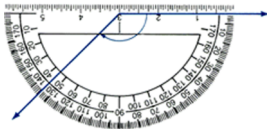

TFS-126 Rubber Step Mats

Specifications

January 2025

<u>Description:</u>	The TFS-126 Rubber Step Mats are made of recycled tires and other discarded rubber products. The base is rubber crumb that has been bonded with a polyurethane-based adhesive. The product is then finished with a PU color coating, making for a bright and uniquely solid-colored recycled non-slip stair treads. This product is sold in two sizes (10" x 36" and 10" x 48") and each is available in 6-packs. These rubber stair tread mats are available in 6 vibrant colors to pair with the motif and design of your space!
<u>Material:</u>	Made from Recycled Rubber Crumb
<u>Thickness:</u>	5 mm., or just under 3/16"
<u>Sizes:</u>	10" x 36" and 10" x 48" (Sold in 6-packs)
<u>Weight:</u>	10" x 36" 3.1 lbs. per mat, 18.6 lbs. per 6-pack 10" x 48" 4.1 lbs. per mat, 24.8 lbs. per 6-pack
<u>Colors:</u>	Blue, Green, Light Grey, Grey, Light Brown, Grass Green
<u>Applications:</u>	Indoor and outdoor stairs
<u>Bright Shades:</u>	Colors are used in areas to visually highlight the walking path, making it easier to see and navigate, especially in low-light conditions, and to guide people where to go by drawing attention to specific areas, potentially improving safety, and reducing confusion.
<u>Permanent installations:</u>	TFS-126 Step Mats can be permanently adhered to a hard subsurface by using a polyurethane adhesive. Please contact customer service at 1-844-Rubber-4.
<u>Temporary Installations:</u>	Recycled rubber step mats can be adhered to wood or concrete stairs using a double-sided tape. This is the preferred method of installation since it is easy, quick, and reversible.
<u>Cleaning:</u>	This rubber stair tread can be cleaned using any everyday household cleansers or cleaning implements. Indoor cleaning involves a broom, damp mop, or a vacuum. For outdoor cleaning a water hose, leaf blower, or broom is sufficient. If desired, a mild detergent can be used to sanitize the surface.
<u>Availability:</u>	This product is in stock and will generally ship within 24 hours.
<u>California Prop 65:</u>	 WARNING: Cancer and Reproductive Harm - www.P65Warnings.ca.gov .